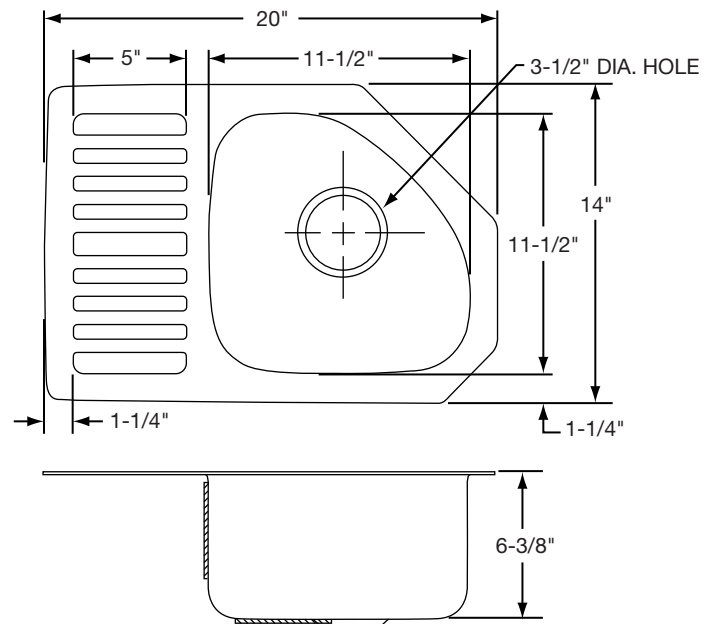

Model ELUHR2014R

**SINK DIMENSIONS (INCHES)\***

Model Number	Overall		Inside Bowl			Cutout in Countertop	Ship. Wt. Lbs.
	L	W	L	W	D		
ELUHR2014L	20	14	11 1/2	11 1/2	6 3/8	See Template**	9
ELUHR2014R	20	14	11 1/2	11 1/2	6 3/8		9
ELUHR201435L	20	14	11 1/2	11 1/2	6 3/8		9
ELUHR201435R	20	14	11 1/2	11 1/2	6 3/8		9

\*Length is left to right. Width is front to back.

\*\*Template and countertop mounting clips are packed with every sink.

**Installation Profile of  
ELUH Single Bowl Models**

The template provided with each ELUH sink provides the only type of installation recommended by Elkay.

ALL DIMENSIONS IN INCHES. TO CONVERT TO MILLIMETERS MULTIPLY BY 25.4.

*In keeping with our policy of continuing product improvement, Elkay reserves the right to change product specifications without notice.*

**SPECIFICATIONS**

Model ELUHR2014L Illustrated

Model ELUHR2014R Illustrated

Model ELUHR201435L Illustrated

Model ELUHR201435R Illustrated